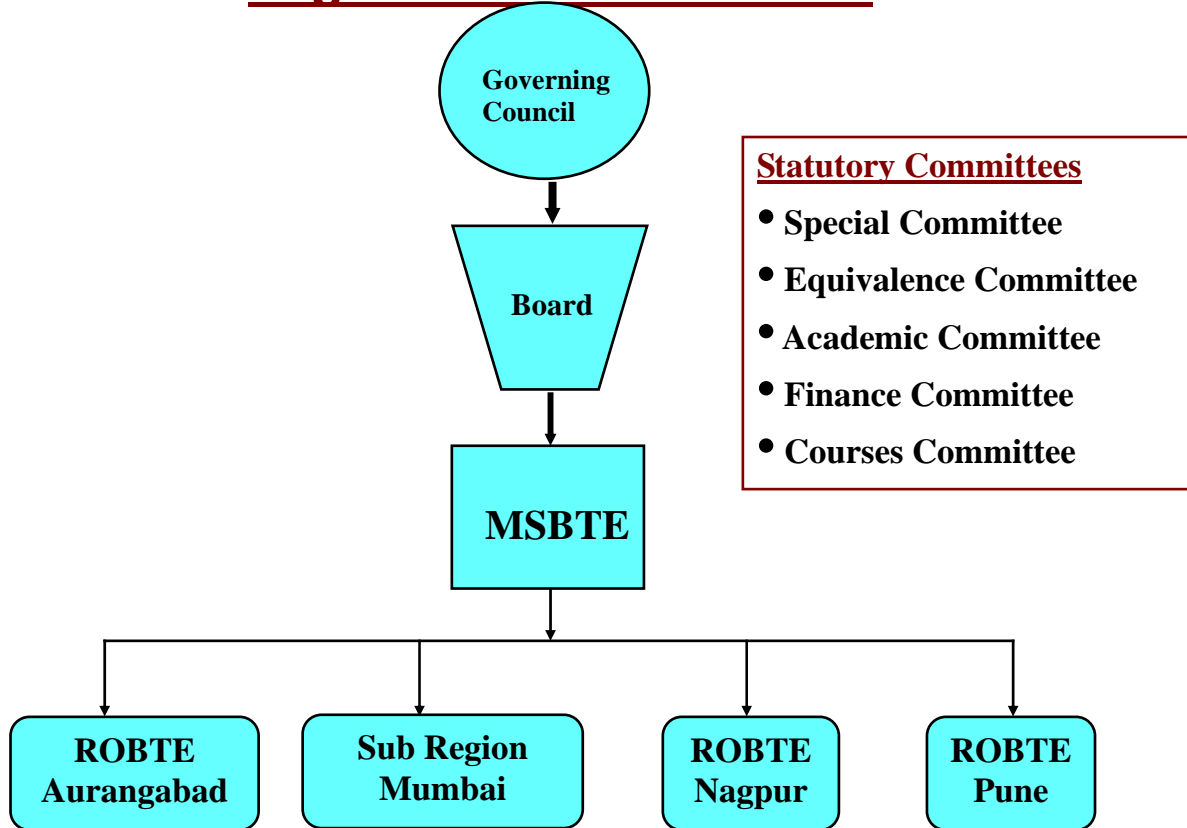

Index

Sr.No	Title	Page No.
1	Organization Structure	1
2	Governing Council & Governing Board	2
3	We the MSBTE	3
4	Region wise AICTE approved Diploma Courses Statistical Information (Engg. Group)	4
5	Region wise AICTE approved Diploma Courses Statistical Information(HMCT Group)	
6	Region wise AICTE approved Diploma Courses Statistical Information (Pharmacy Group)	5
7	Region wise Non AICTE approved Diploma Courses Statistical Information	
8	Region wise Vocational Diploma Courses Statistical Information (Engg. Group)	
9	List of AICTE approved Diploma Courses	6
10	List of GroupWise Maharashtra State approved Short Term Diploma Courses	9
11	Region wise List of Institute with AICTE offered Courses	--
	1. Aurangabad Region	15
	2. Mumbai Region	20
	3. Nagpur Region	22
	4. Pune Region	26
12	Region wise List of Institute with Non AICTE offered Courses	--
	1. Aurangabad Region	32
	2. Mumbai Region	33
	3. Nagpur Region	36
	4. Pune Region	45
13	MSBTE Activities – <ul style="list-style-type: none"> • Curriculum Revision • Academic Monitoring • Lab Manuals • Language Laboratories • Question Banks • Faculty Development • Industrial Training for Teachers • E-Learning • Paperless Office • MS-CIT Online Examination • State Level Students Technical Quiz Competitions • State Level Students Technical Paper presentation Competitions • Career Fairs (Reach to the unreached) • Career Fair On wheels In Remote & Tribal Areas • Scholarships • Other Project • Our Expertise • Our Clients 	46
14	We are associated with...	49
15	List of Lab Manual (Engineering & Pharmacy)	50

Organisational Structure

Organizational Structure

GOVERNING COUNCIL

- **President** - The Minister of Higher and Technical Education, Maharashtra State.
- **Vice-President** - The Minister of State for Higher & Technical Education, Maharashtra State.